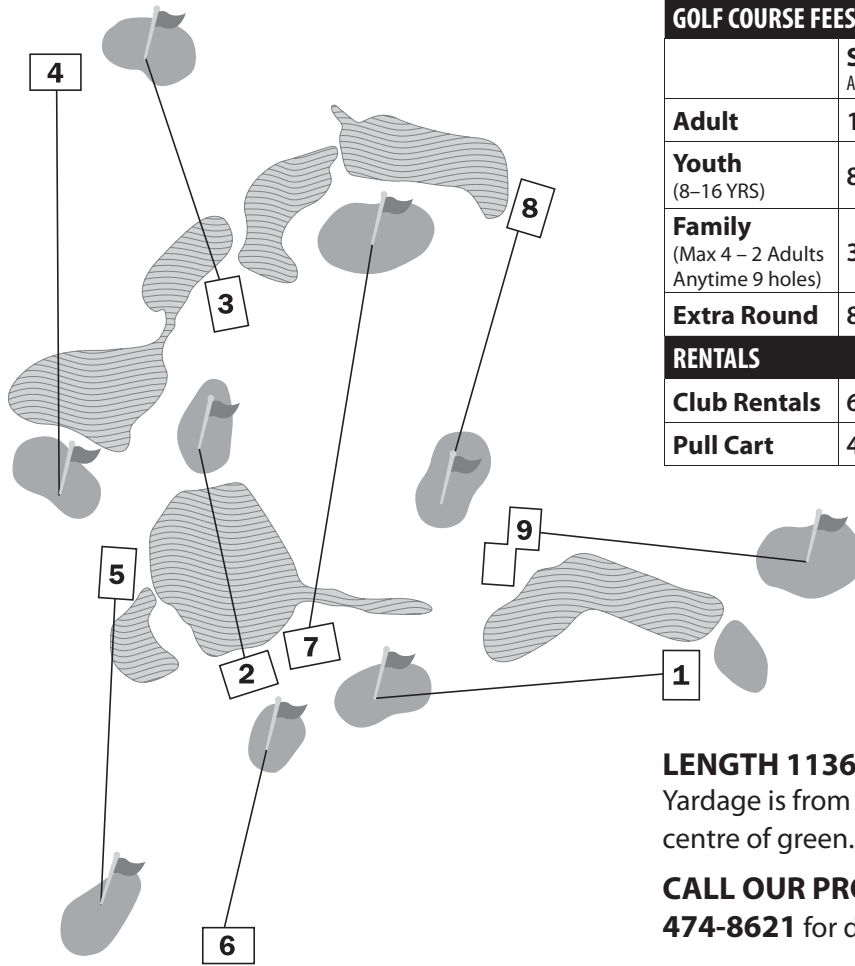

Juan de Fuca's nine hole PAR 3 golf course is approximately 1,100 yards in length, the longest hole being 178 yards. The beautiful fairways and greens are surrounded by seven water hazards which make this course fun and challenging.

GOLF COURSE FEES		
	Summer Apr 1–Sept 30	Winter Oct 1–Mar 31
Adult	12.00	8.50
Youth (8–16 YRS)	8.50	8.50
Family (Max 4 – 2 Adults Anytime 9 holes)	37.00	n/a
Extra Round	8.50	8.50
RENTALS		
Club Rentals	6.50	6.50
Pull Cart	4.25	4.25

LENGTH 1136 Yards

Yardage is from yardage sign to centre of green. Pin will vary.

CALL OUR PRO SHOP

474-8621 for details.

Course Open Dawn to Dusk

The adjacent Kinsmen Fieldhouse holds the Pro Shop and a 100 seat banquet area with beautiful views of the golf course, playing fields and trees, making Juan de Fuca Golf your ideal course for personal and tournament use. Ask at the Pro Shop for details on lessons, and junior golf camps.

OLYMPIC VIEW GOLF COURSE

Th	5:30-6:30pm	May 22-Jun 19	\$130/5	46287
Th	8:00-9:00pm	May 22-Jun 19	\$130/5	46289
W	5:30-6:30pm	Jun 04-Jul 02	\$130/5	46290
W	6:45-7:45pm	Jun 04-Jul 02	\$130/5	46291
W	8:00-9:00pm	Jun 04-Jul 02	\$130/5	46292
M	5:30-6:30pm	Jul 21-Aug 18	\$130/5	46293
M	6:45-7:45pm	Jul 21-Aug 18	\$130/5	46294
M	5:30-6:30pm	Sep 01-Sep 29	\$130/5	46295
M	6:45-7:45pm	Sep 01-Sep 29	\$130/5	46296